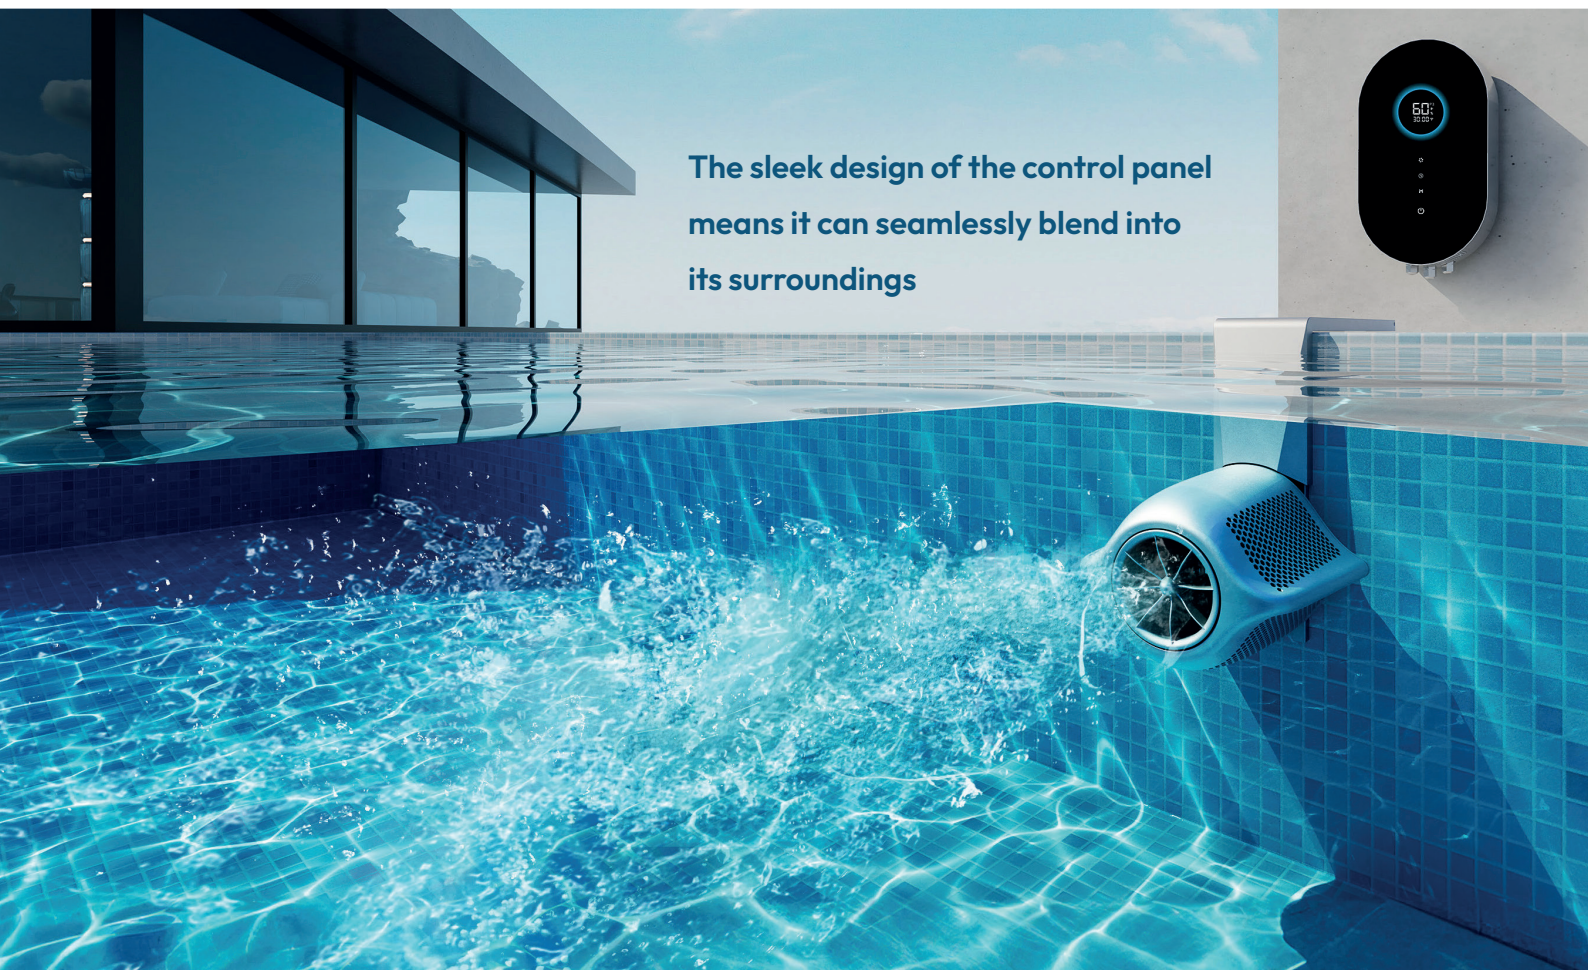

## Key Features

- Easy retrofit operation
- Sleek control panel with touch pad
- 12V Low running voltage
- Handheld remote option
- Adjustable flow rate for different swimming abilities
- Low cost option

### Convenient handheld remote-control option

InverJet turns your pool into a fun-filled adventure, delivering the experience of swimming against a current regardless of the size of your pool. Its innovative InverTurbo Tech creates a customizable flow pool with adjustable current intensities, ranging from gentle to intense, making it perfect for all fitness levels and swimming styles. Elevate your aquatic experience with endless possibilities for challenge and push yourself further. This easy to install retrofit option means you are not restricted by already being a pool owner and can add the InverJet to an existing pool.

The sleek design of the control panel means it can seamlessly blend into its surroundings

Model	Operating Voltage	Max Flow rate m <sup>3</sup> /h	Max flow speed m/s	Motor dimension	IP Rating	Water temperature
SJ100	12V	100	2.40	328mm(L) 364mm(W) 275mm(H)	IP68	5-40oC
SJ160		160	2.90			
SJ200		200	3.40			
SJ230		230	4.00			
SJ250		250	4.70			